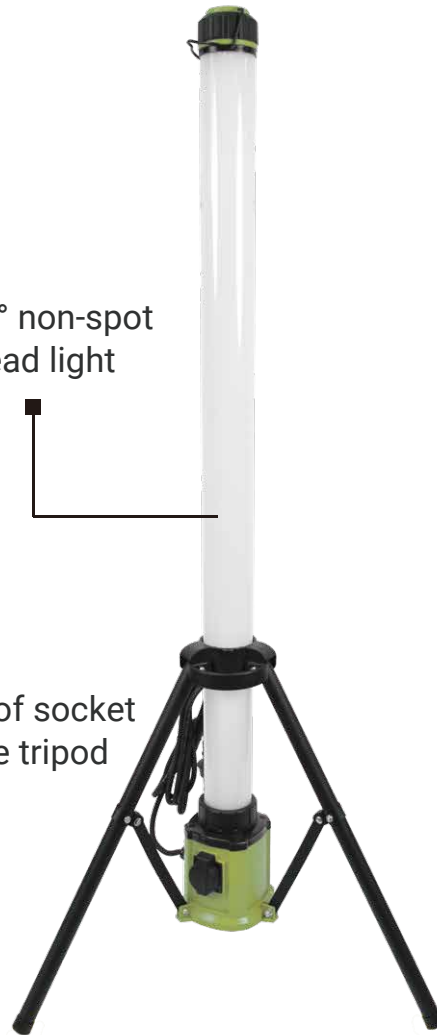

360° WORK LIGHT

Li-ion

IPX4 rated

3500 LM

- Collapsible tripod for carry-on by a simple press-n-release

- Adjustable 3 level of height positioning

- 360° non-spot spread light

- Type -A 5V
- DC charging port
- Battery Indicator

- Dimmer switch adjustable from 0~100%

360° WORK LIGHT

AC IN

- Collapsible tripod for carry-on by a simple press-n-release

- 3m rubber power cable H07RN-F 3G1.5 with safety plug

IP44 rated

8000 LM

- 360° non-spot spread light

- 1 shock-proof socket outlet on the tripod

- 296xSMD2835 LED surrounded by a poly carbonate protective column
- Simplest stretch-out switch
- Built-in receptacle for daisy chain to up to 5 units

1867

RECHARGEABLE TRIPOD STAND AREA LIGHT
WITH DIMMER

SPECIFICATIONS

ITEM	1867
FLUX LUMEN	3500 lm
RUN TIME (HI)	4 hrs
POWER RATE	30 W
VALID ILLUM DISTANCE	12 m (radius)
POWER SOURCE	Li-ion Battery
PRODUCT DIMENSION	133 × Dia. 87.6 cm
WEIGHT	1800 g
COLORS	Grey & Green