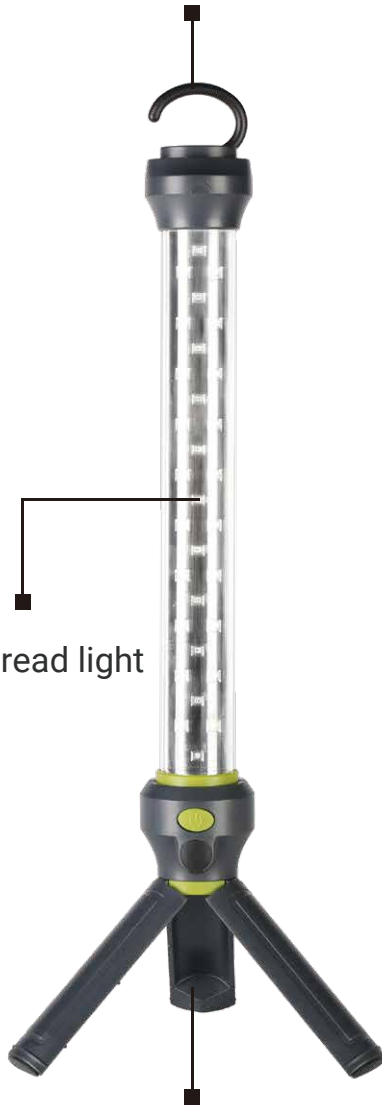

1200 LM

• Hi-efficiency SMD LEDs provides 1200 lumen flood light

• Co-molded rubber handle for firm grip

3111

AC PLUG-IN 500 LUMEN HANDHELD WORK LIGHT

SPECIFICATIONS

ITEM	3111
FLUX LUMEN	500 lm
POWER RATE	10 W
POWER SOURCE	100~230V/50/60Hz AC
PRODUCT DIMENSION	29.5 × 5.5 × 5.5 cm
WEIGHT	370 g
COLORS	Black with Green / Orange

3112

AC PLUG-IN 1200 LUMEN HANDHELD WORK LIGHT

SPECIFICATIONS

ITEM	3112
FLUX LUMEN	1200 lm
POWER RATE	20 W
POWER SOURCE	100~230V/50/60Hz AC
PRODUCT DIMENSION	46.5 × 5.5 × 5.5 cm
WEIGHT	788 g
COLORS	Black with Green / Orange

WORK LIGHT TRIPOD

- Retractable hanging hook

- 180° spread light

- Collapsible tripod re-assembled by magnet

IPX4 rated

1200 LM

- Red strobe light for emergency

- 1M-drop impact resistance