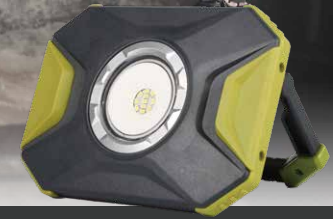

SPECIFICATIONS

ITEM	1801A
FLUX LUMEN (HI)	1400 lm
RUN TIME (HI)	2.2 hrs
FLUX LUMEN (LO)	700 lm
RUN TIME (LO)	4.5 hrs
POWER BANK OUTPUT	5V/1A USB 2.0
POWER SOURCE	Li-ion Battery
PRODUCT DIMENSION	17.3 × 4.3 × 12.5 cm
WEIGHT	450 g
COLORS	Dark grey & Green