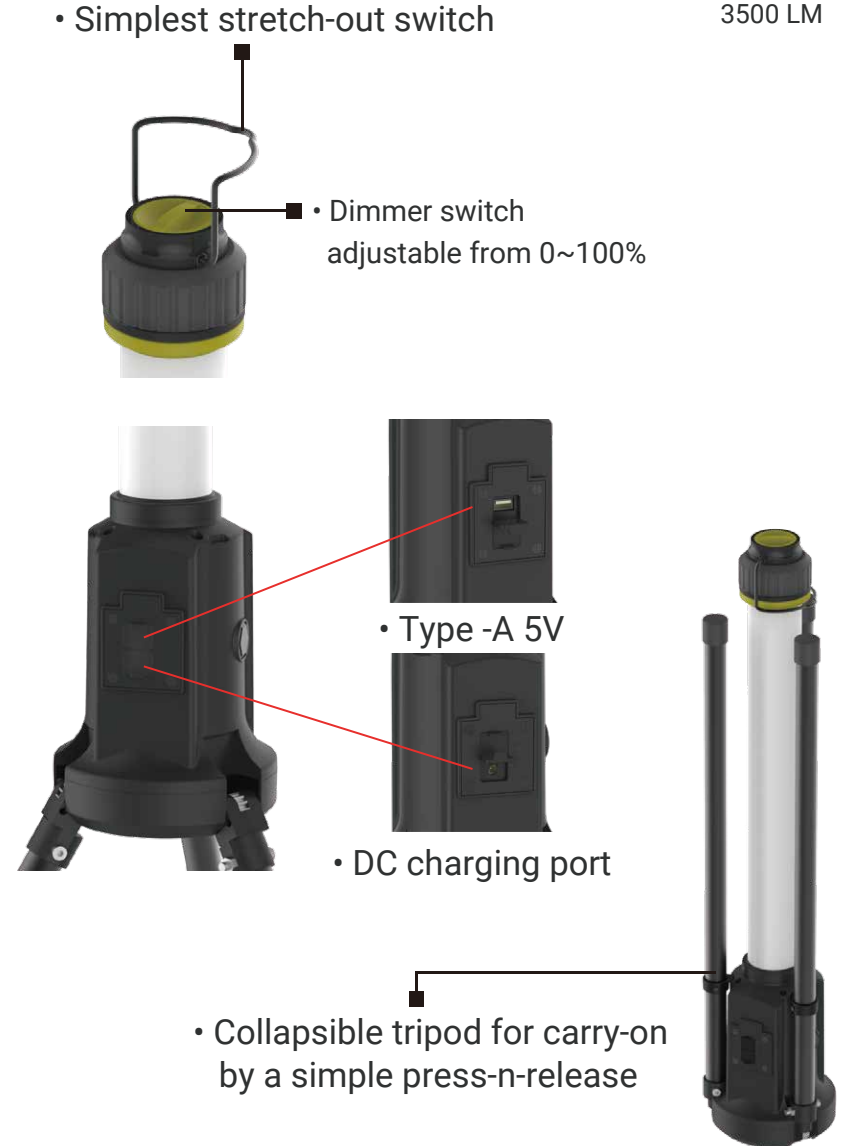

360° WORK LIGHT

AC IN

- IPX4 rated
- 4500 LM

Li-ion

- IPX4 rated
- 3500 LM