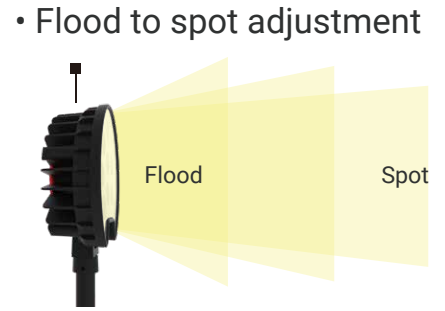

REMOTE AREA LIGHT

Li-ion

- IPX4 rated
- 10500 LM