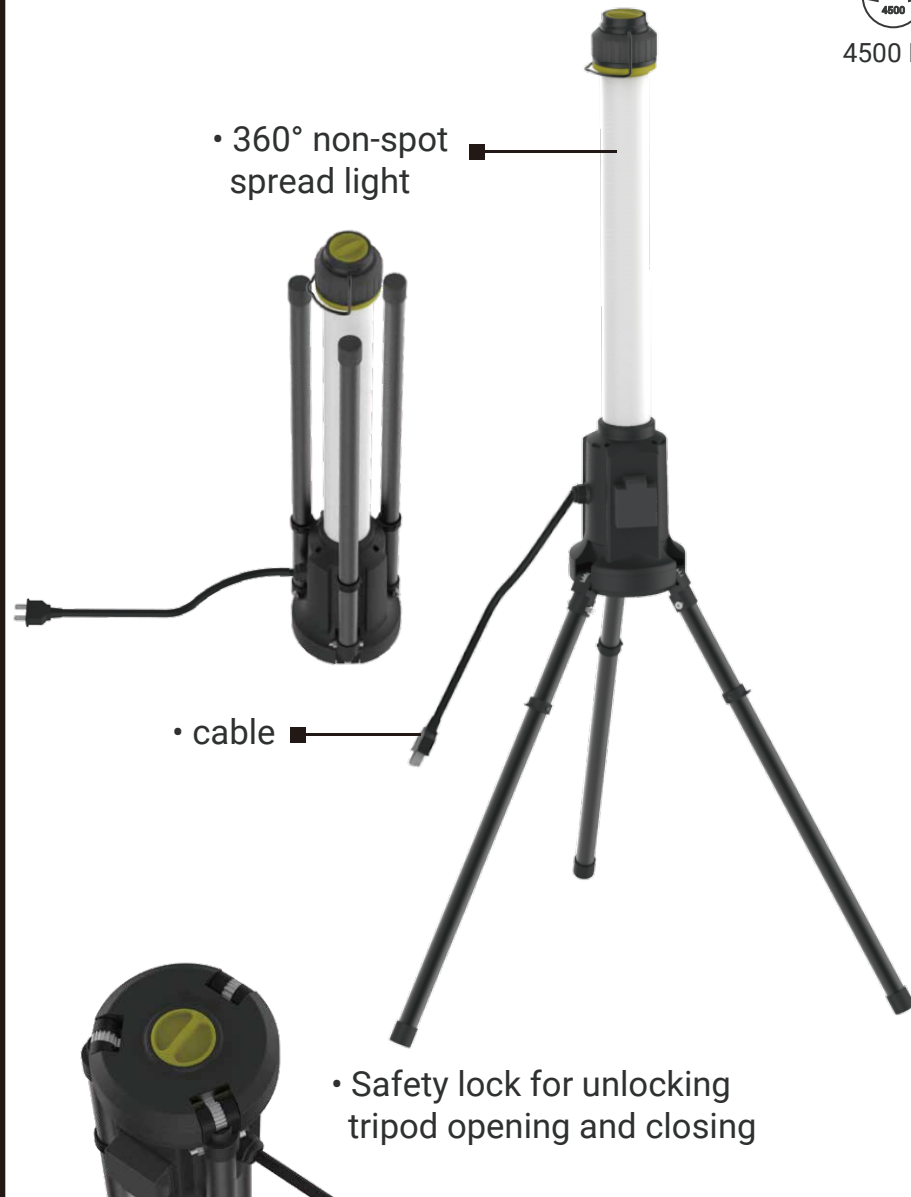

360° WORK LIGHT

AC IN

- IPX4 rated
- 4500 LM

Li-ion

- IPX4 rated
- 3500 LM