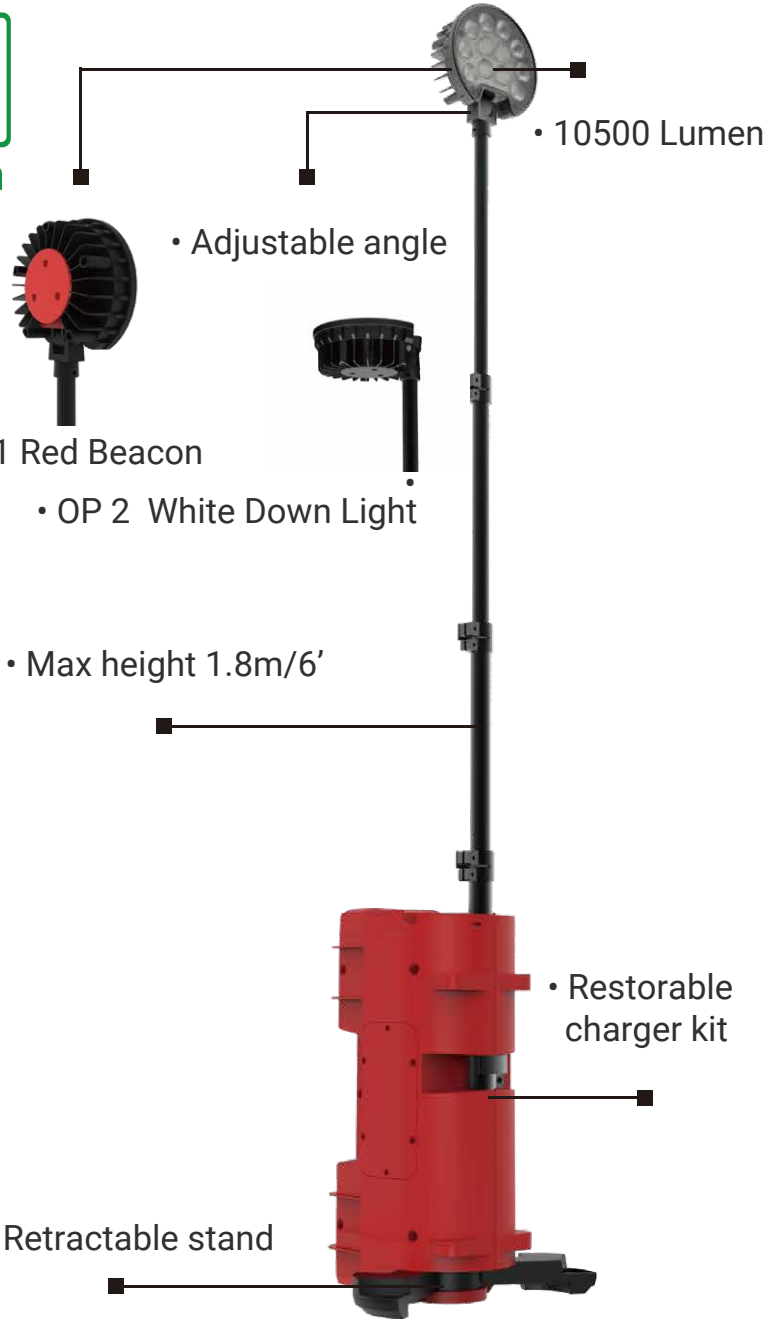

REMOTE AREA LIGHT

Li-ion

- IPX4 rated
- 10500 LM