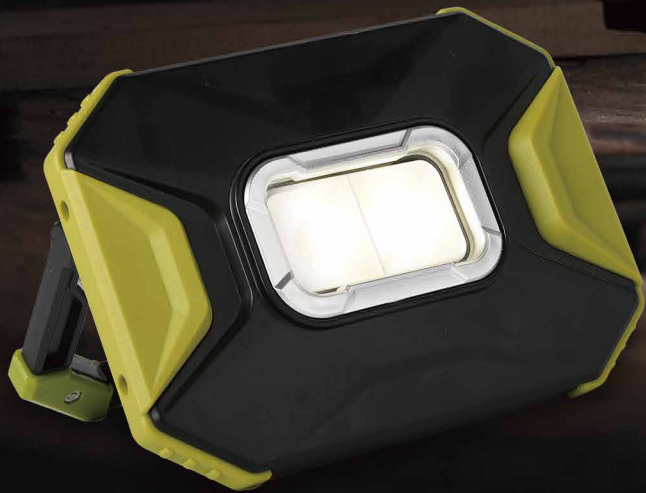

WORK LIGHT COM

Rechargeable 1500 lumen Compact Work Light

LI-ION

12 HOURS
max

1500 LUMEN

IPX4

1 METER