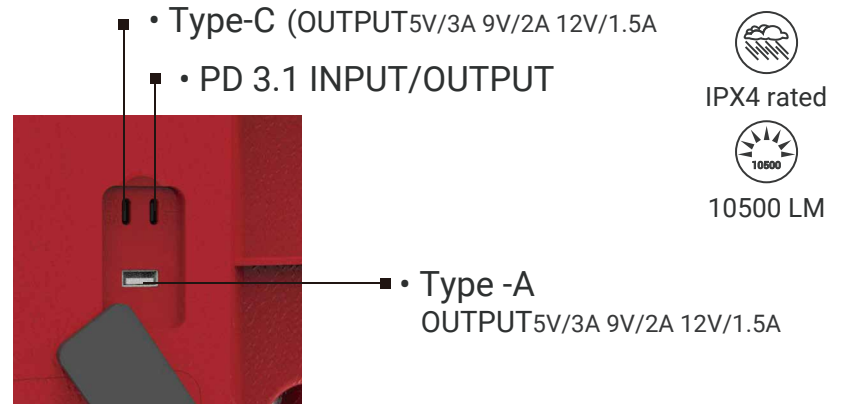

REMOTE AREA LIGHT

Li-ion

- IPX4 rated
- 10500 LM