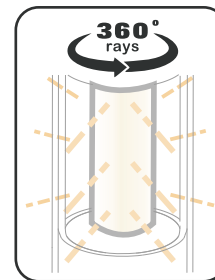

- Up to 92% efficiency
- 1000-lumen 360° rays ≈ 1000-lumen bouncing rays
- 40% bigger illuminating area