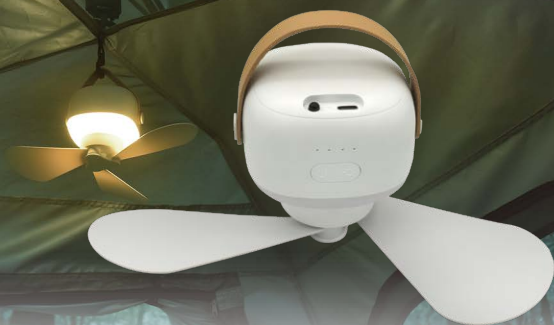

WB-F001

Multifunctional ceiling fan

SPECIFICATIONS

ITEM	WB-F001
POWER SOURCE	Li-ion Battery
RATED INPUT	5V-1.6A
BATTERY CAPACITY	7200 MAH
RUN TIME @ GEAR 1 (with or without light)	10~18 hrs
RUN TIME @ GEAR 2 (with or without light)	6~10 hrs
RUN TIME @ GEAR 3 (with or without light)	4~6 hrs
RUN TIME @ SLEEP-MODE (with or without light)	7~14 hrs
LED LIGHT FLUX	15~52 lm
PRODUCT DIMENSION	173 × 136 × 90 mm
WEIGHT	375 g
COLORS	Blue, White
REMOTE CONTROL	Optional

WB-F002

Multifunctional ceiling fan