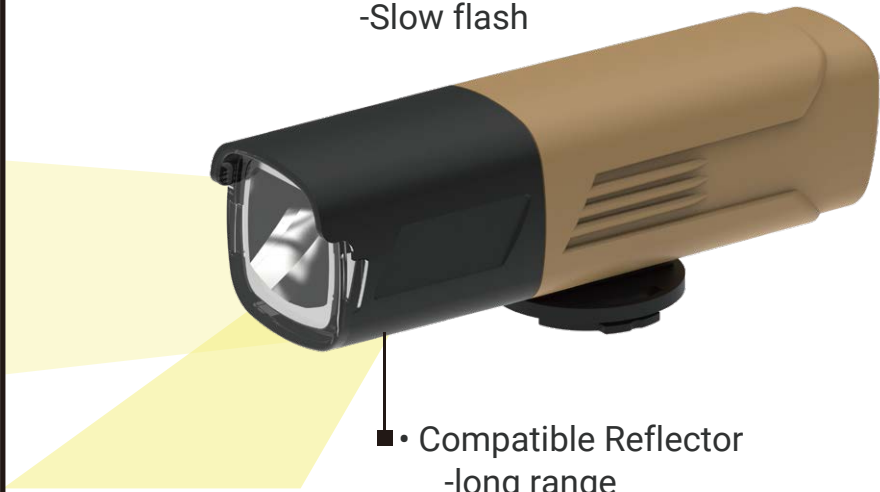

# TENT LIGHT

IPX4

1000 LM

- 5 modes
  - Long range
  - Short range
  - Combined
  - Fast flash
  - Slow flash

- Compatible Reflector
  - long range
  - Dual-task T-pattern Reflector
  - long range
  - short range