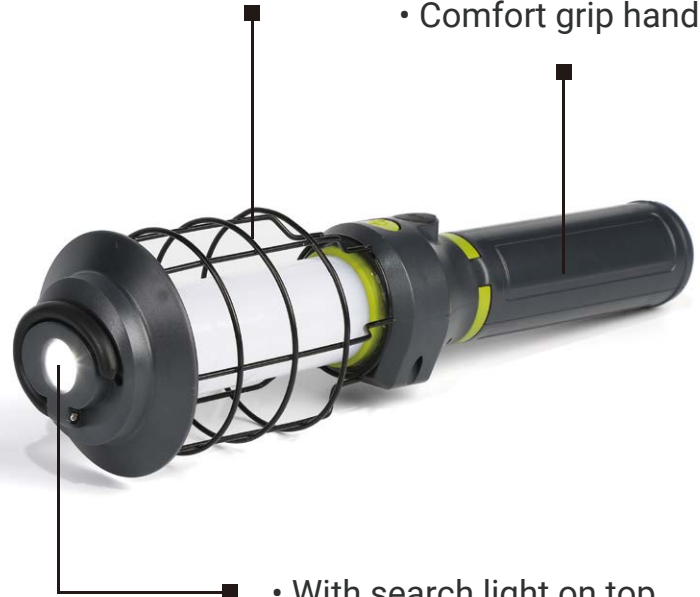

# 3-IN-1 TRIPOD LANTERN

• Retractable hanging hook

• 360° spread light

• Collapsible tripod re-assembled by magnet

IPX4

800 LM

• 1M-drop impact resistance

• Comfort grip handle