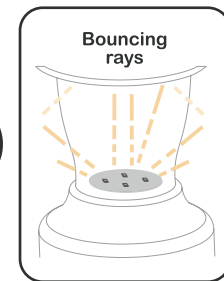

• Hord for dimming

• Battery Indicator

• Magnet

• With SOS red strobe

- Up to 40% higher efficiency & illuminating area
- 600-lumen 360° rays ≈ 1000-lumen bouncing rays