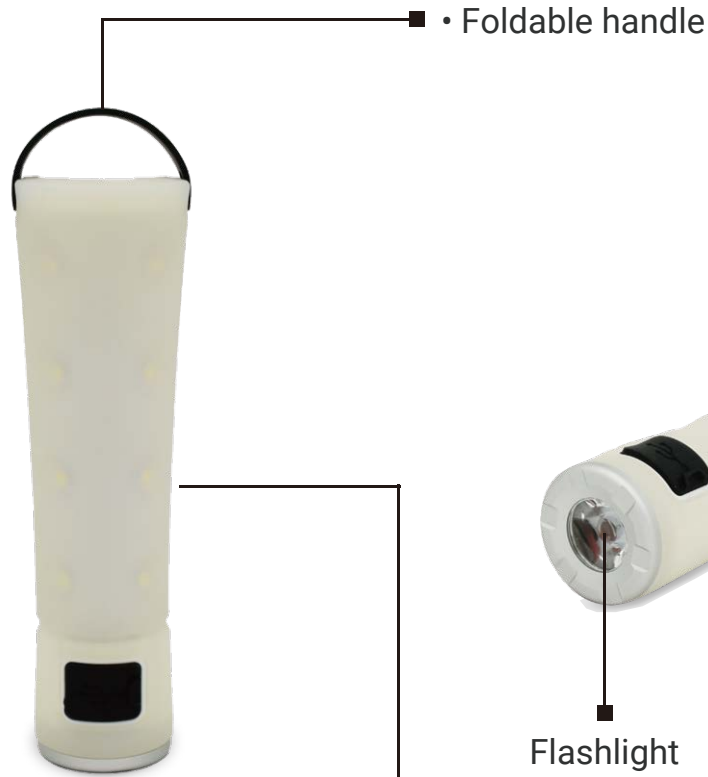

# 3-IN-1 TRIPOD LANTERN

Rechargeable 800 Lumen

## SPECIFICATIONS

ITEM	3007
FLUX LUMEN (HI)	800 lm
RUN TIME (HI)	3.5 hrs
FLUX LUMEN (LO)	400 lm
RUN TIME (LO)	7 hrs
FLUX LUMEN OF SEARCH LIGHT	130 lm
RUN TIME ( SEARCH LIGHT)	15 hrs
POWER SOURCE	Li-ion Battery
PRODUCT DIMENSION	325 × 90 × 90 mm
WEIGHT	710 g
COLORS	Dark Grey & Green

# SILICONE UTILITY LIGHT

• Dimmer switch allows for long run-time on low for up to 6 hrs

• 360 lantern

- Silica gel material
- Anti-slip
- Dustproof, static- proof & washable

• Foldable handle

Flashlight

• 1M-drop impact resistance