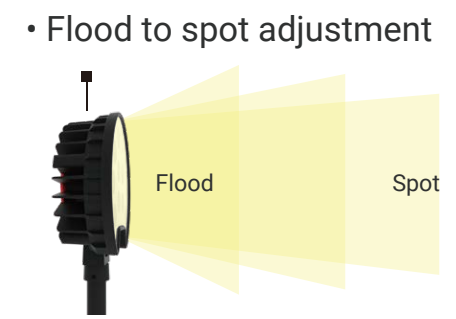

- IPX4 rated
- 10500 LM