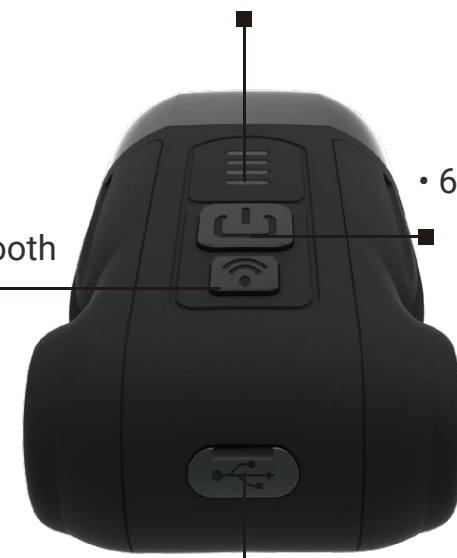

IPX4

1000 LM

• Battery Indicator

• Bluetooth

• 6 modes dimming  
Hi-Mid -Low  
Super bright  
Slow flash  
Fast flash

• Type-c charging port  
-5V,2.1A in

• Dual-task T-pattern Reflector  
-long range  
-short range