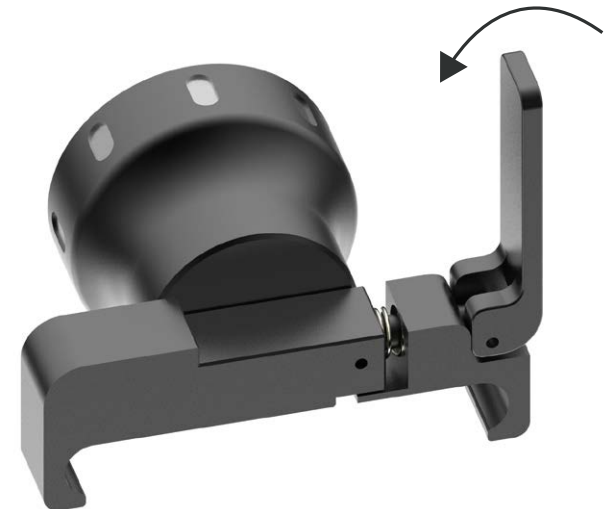

# BICYCLE TAIL LIGHT

Li-ion

IPX4

50 LM

- Light Sensor
- Brake Sensor
- Vibration Sensor

- 4 modes dimming
- Constant
- Fast flash
- Slow flash
- Breathing flash

- Quick-mount bracket