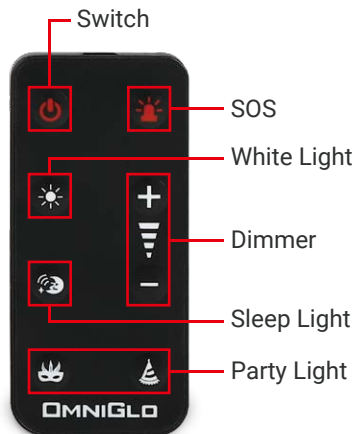

IPX4

1000 LM

- Frosty globe

8402

- Charge up other devices
- Integrated USB cord for charging or power supply

- Compatible to 4 AA alkaline batteries

- UsB charging