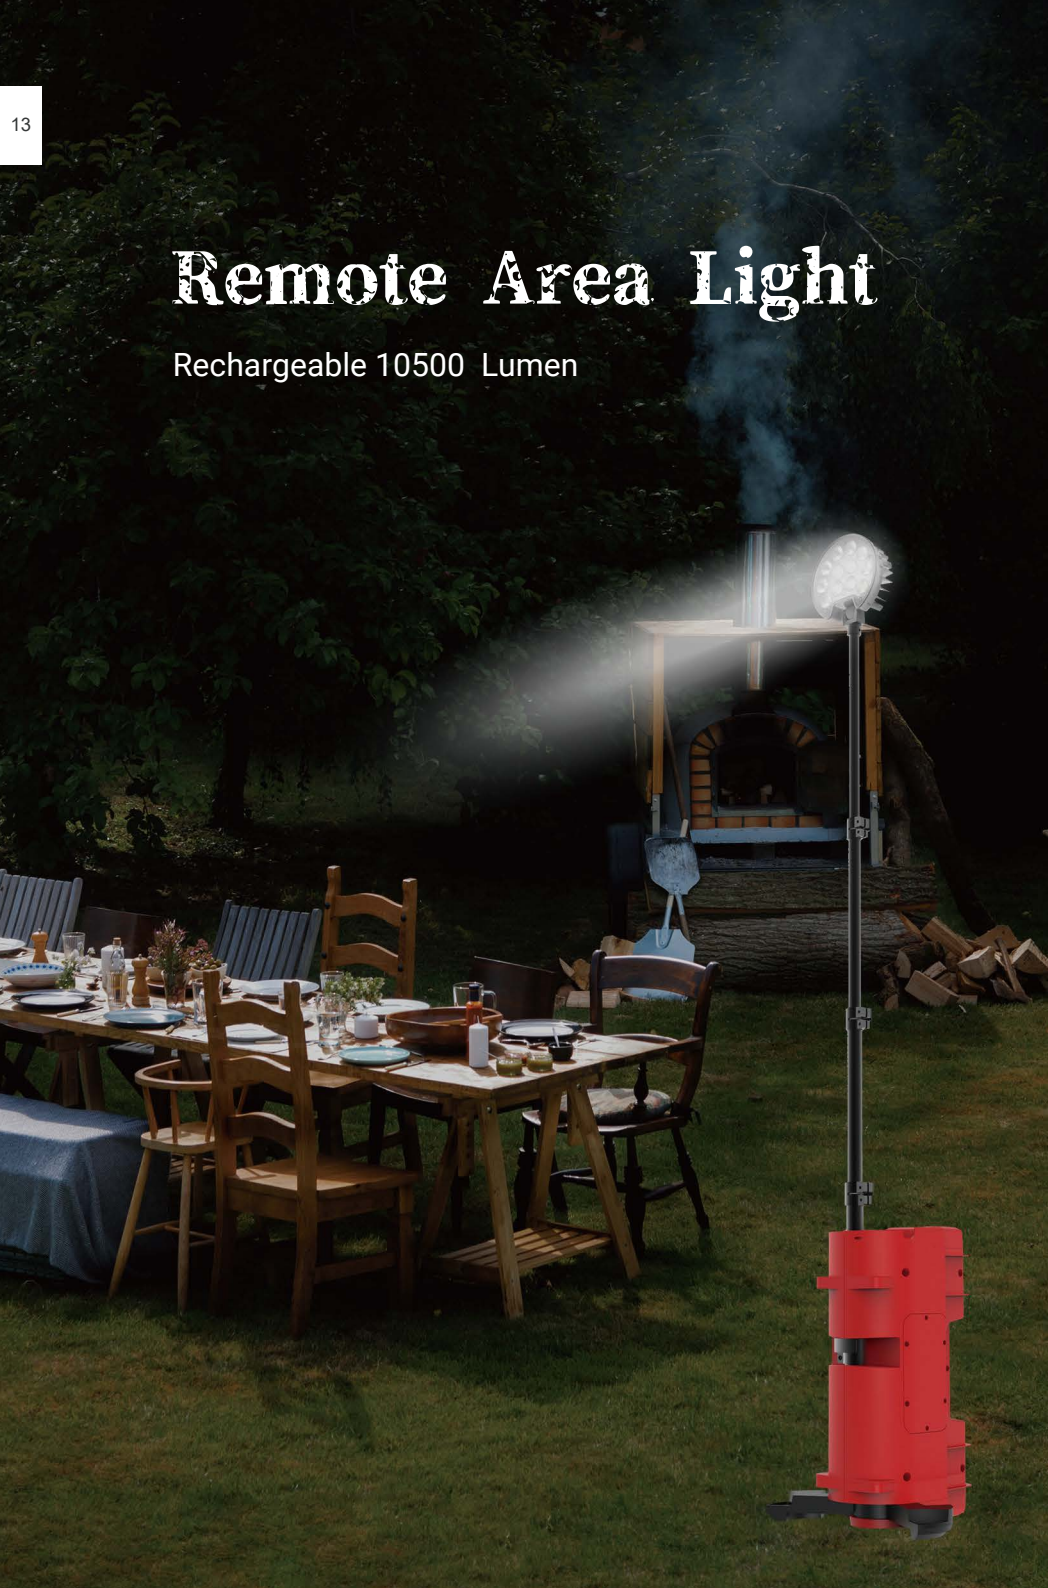

# Remote Area Light

Rechargeable 10500 Lumen