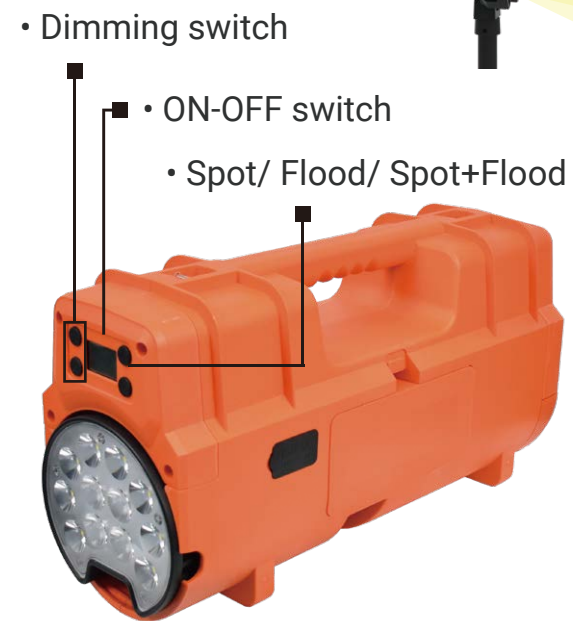

- IPX4 rated
- 10500 LM