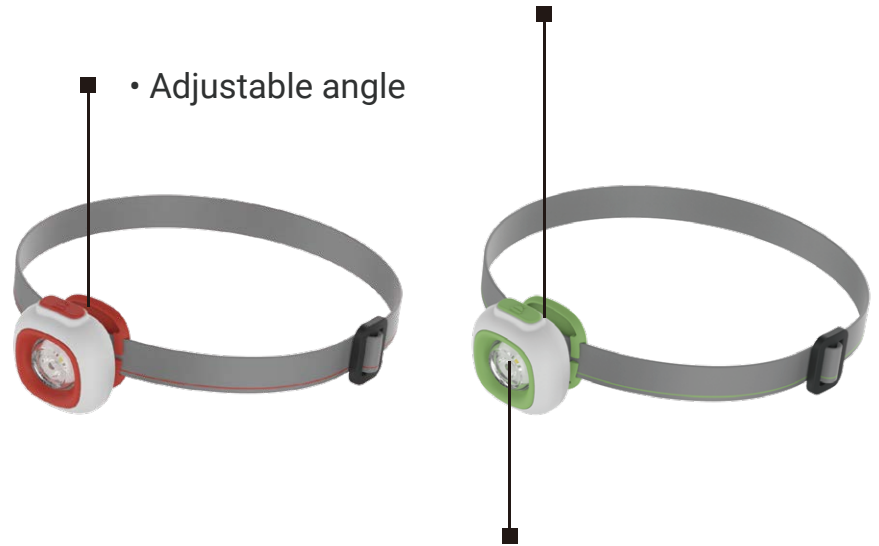

# LANTERN + HEADLAMP

• Soft silica gel handle

• Frosty lens

• Multi-mode switch

• Uses 3 AAA alkaline batteries

• With 2 x CR2032 button-cell batteries

• Adjustable angle

• Collimator lens provides soft & uniform light pattern