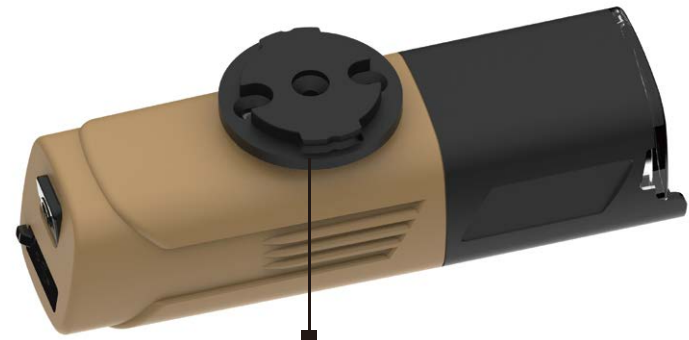

- Compatible Reflector
  - -long range
  - -Dual-task T-pattern Reflector
  - -long range
  - -short range

- Type-C charging port
- -5V,2.1A in