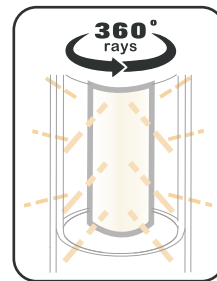

• Hord for dimming

• Battery Indicator

• Magnet

• With SOS red strobe

- Up to 40% higher efficiency & illuminating area
- 600-lumen 360° rays ≈ 1000-lumen bouncing rays