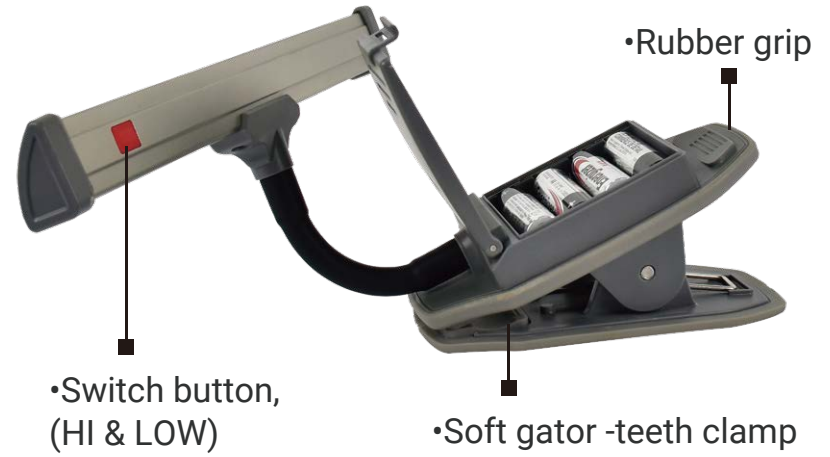

# BBQ STOVE LIGHT

4 x AAA

IPX4

330 LM