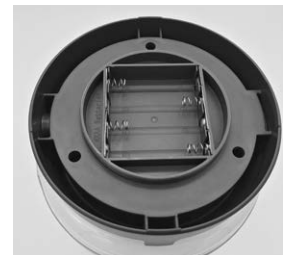

IPX4

1000 LM

- Frosty globe

8402

- Charge up other devices
- Integrated USB cord for charging or power supply

- Compatible to 4 AA alkaline batteries

- UsB charging