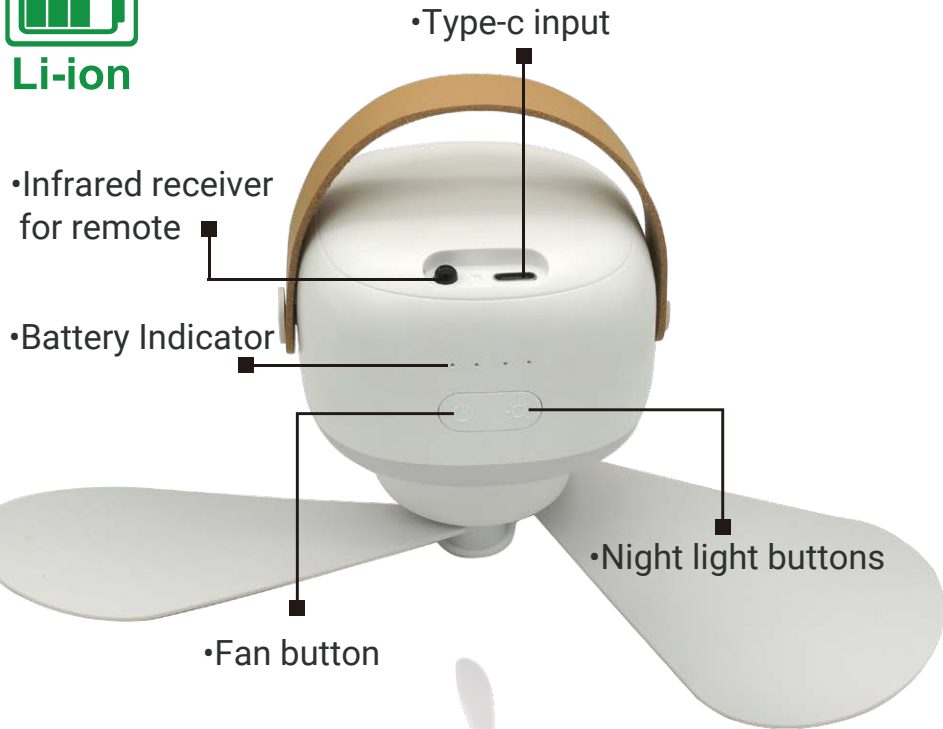

PORTABLE FAN