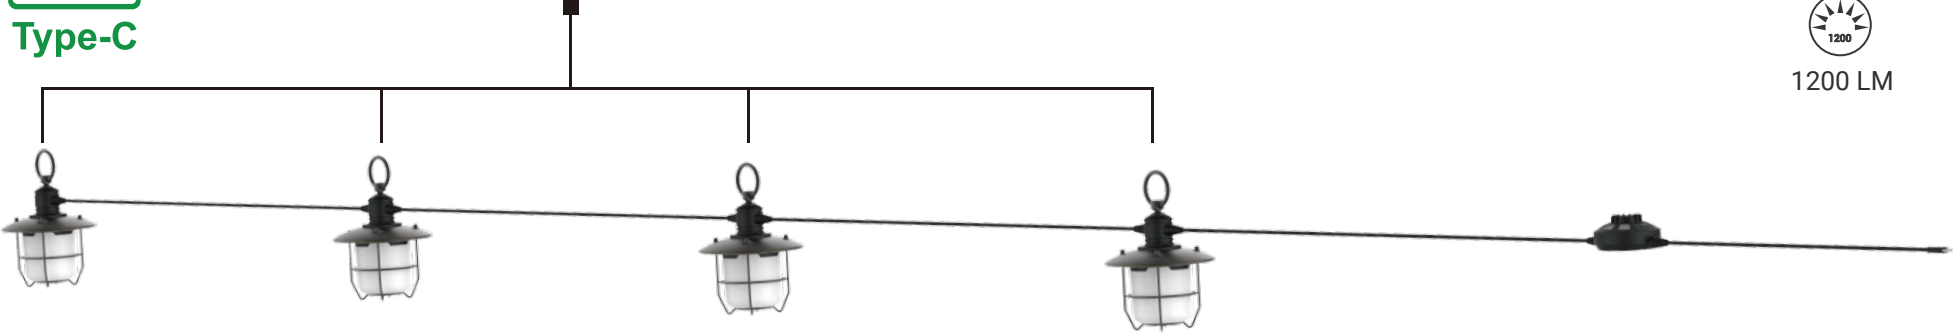

STRING LIGHT

Type-C

•4-head per string