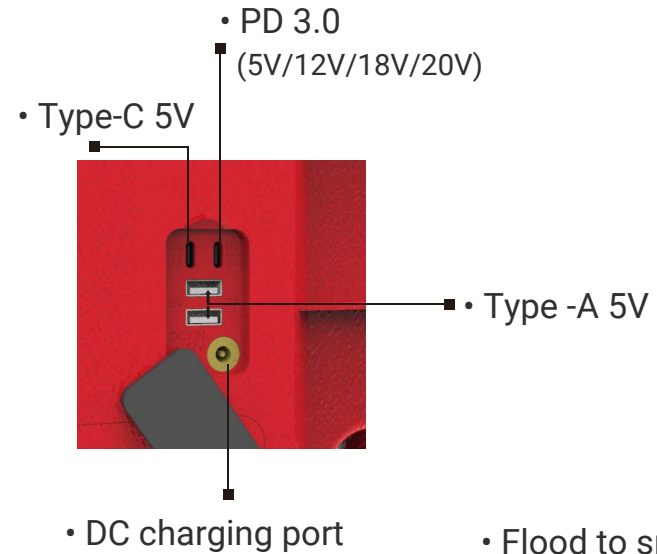

- IPX4 rated
- 10500 LM