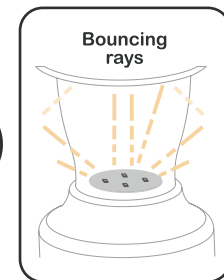

- Up to 92% efficiency
- 1000-lumen 360° rays ≈ 1000-lumen bouncing rays
- 40% bigger illuminating area