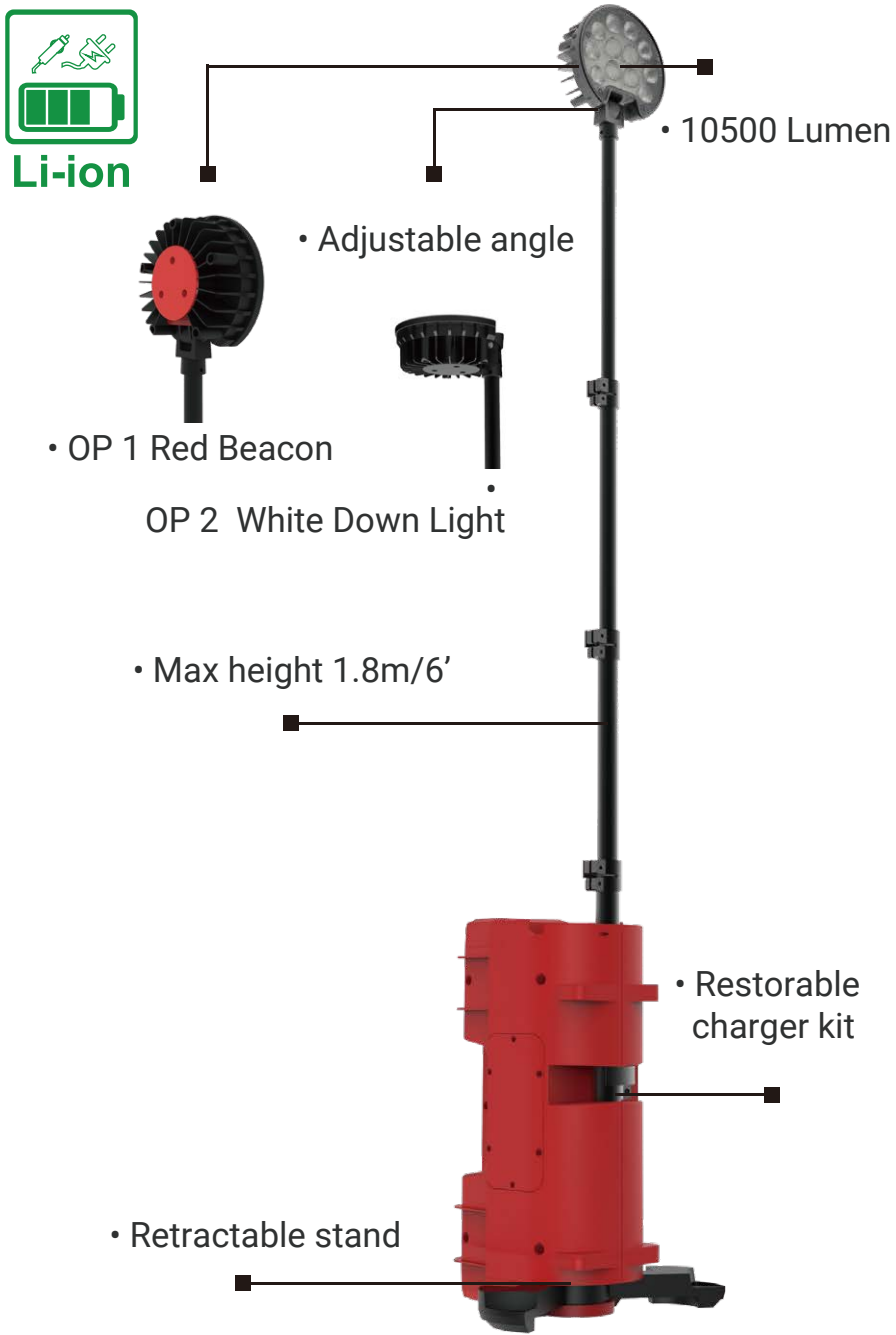

# Remote Area Light

Rechargeable 10500 Lumen

LI-ION

25 HOURS  
max

10500 LUMEN

IPX4

# REMOTE AREA LIGHT

Li-ion

- IPX4 rated
- 10500 LM

# Remote Area Light

Rechargeable 10500 Lumen